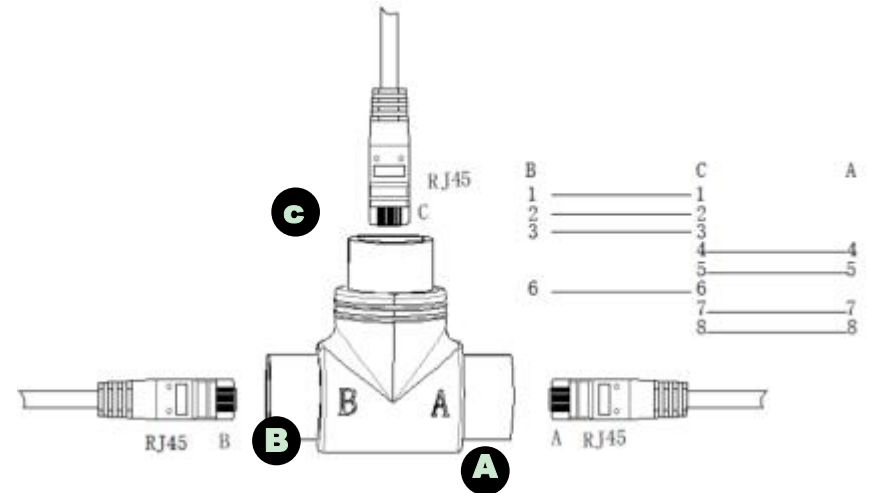

HR-POESSC

1. Production Introduction

RJ45-012 is a 8-core network can be divided into two 4-core 1236 network and 4578 network link tee connector to meet the needs of some non-standard network wiring on the market; at the same time, this tee connector fits with our network cable tee connector, which can realize a network cable and transmit two hundred-megabit network signals at the same time.

Connect the matching waterproof kit, in the outdoor can achieve the effect of moisture and rain, for your grid wiring to save labor and material costs, is the ideal choice for you to choose non-standard network devices.

2. Product appearance and size

3. Product electrical connection diagram

Connection mode: Port C is an 8-core network cable port, Port A and Port B are each 4-core network cable port split from Port C. The electrical connection is as follows.

4. Product application diagram