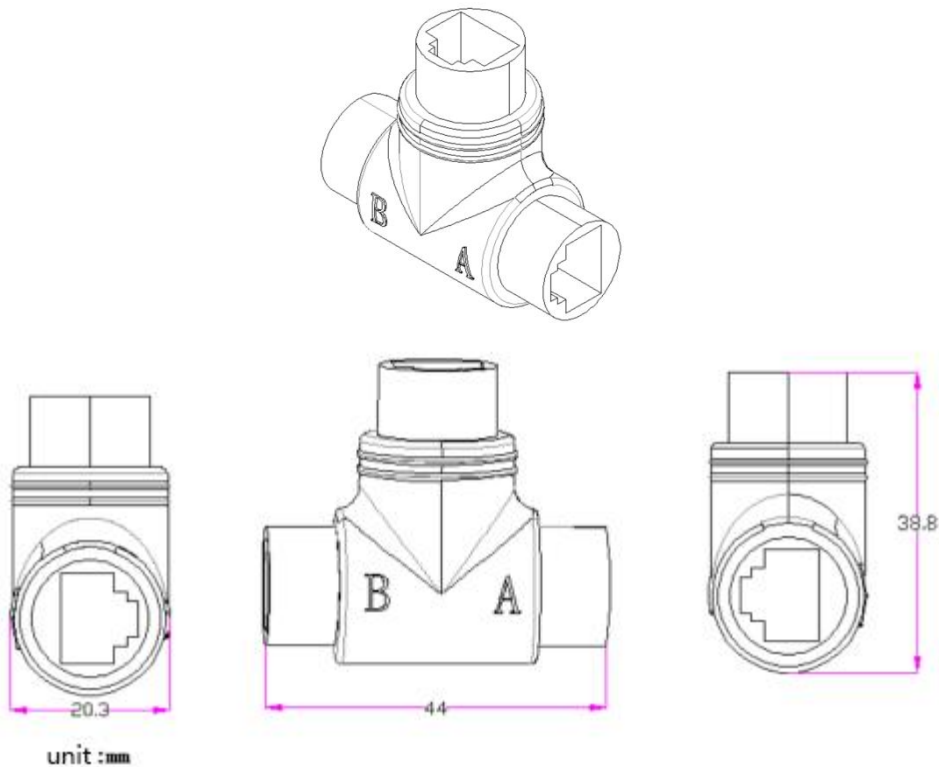

HR-POESSC

1. Production Introduction

RJ45-012 is a 8-core network can be divided into two 4-core 1236 network and 4578 network link tee connector to meet the needs of some non-standard network wiring on the market; at the same time, this tee connector fits with our network cable tee connector, which can realize a network cable and transmit two hundred-megabit network signals at the same time.

Connect the matching waterproof kit, in the outdoor can achieve the effect of moisture and rain, for your grid wiring to save labor and material costs, is the ideal choice for you to choose non-standard network devices.

2. Product appearance and size

3. Product electrical connection diagram

Connection mode: Port C is an 8-core network cable port, Port A and Port B are each 4-core network cable port split from Port C. The electrical connection is as follows.

4. Product application diagram